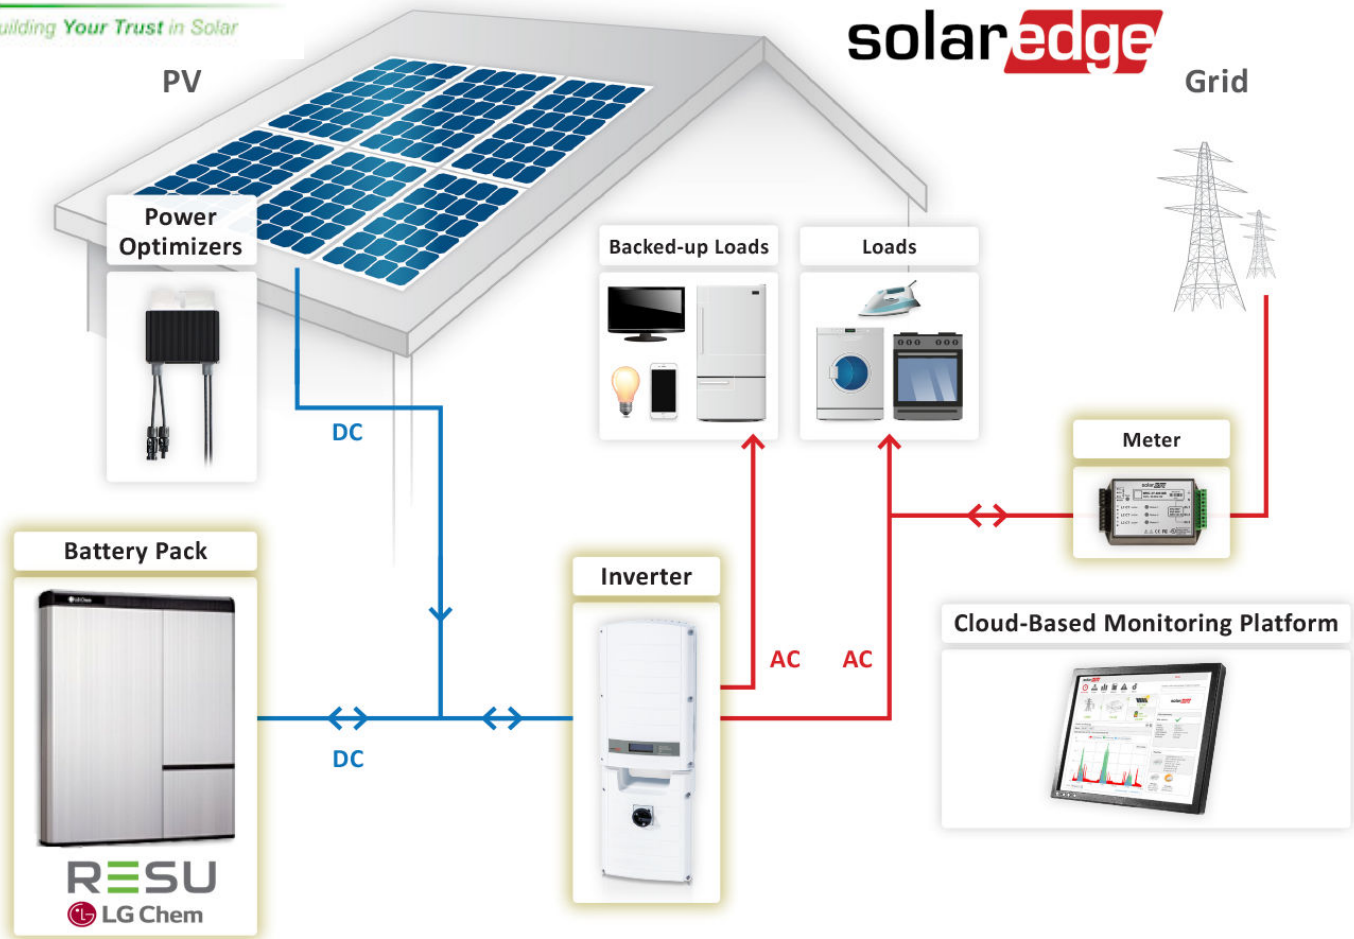

The Renewable Energy Experts!

Worried about power outages? Costa Rica Solar Solutions & Overseas Pacific Realty have the PERFECT solution for your problem!

4.4 KW System

9.2 KW System

Inverter	3.8 KW SolarEdge StorEdge + LG RESU	7.6 KW SolarEdge StorEdge + LG RESU
Number of Panels	12 Jinko Solar 380W Panels	24 Jinko Solar 380W Panels
Roof Space Required	26.83 mt ²	53.66 mt ²
Average Production	545 kWh	1068 kWh
Possible Savings	Up to 90%	Up to 90%
Starting Price	\$30,599	\$35,699